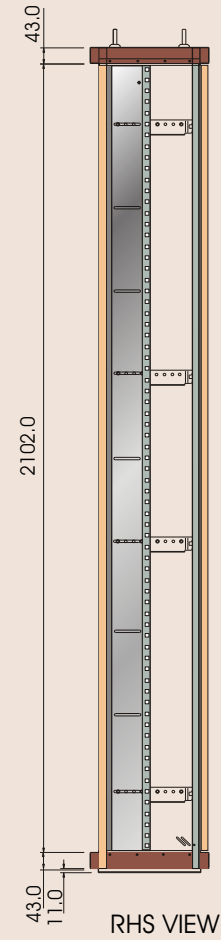

ETSI Rack

ETSI 300 mm deep

BOTTOM VIEW

TOP VIEW

All dimensions shown are in mm.

TOP VIEW

TOP VIEW

ETSI
600mm deep

All dimensions shown are in mm.