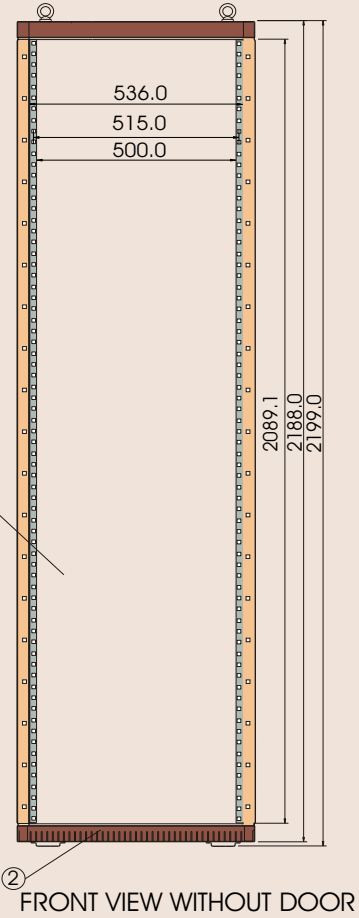

ETSI Rack

ETSI 300 mm deep

BOTTOM VIEW

TOP VIEW

All dimensions shown are in mm.

TOP VIEW

TOP VIEW

ETSI
600mm deep

All dimensions shown are in mm.