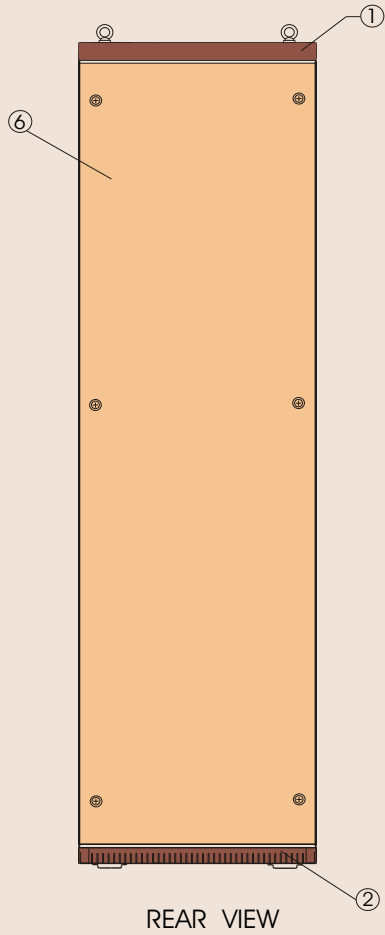

ETSI Rack

ETSI 300 mm deep

BOTTOM VIEW

TOP VIEW

All dimensions shown are in mm.

TOP VIEW

TOP VIEW

ETSI
600mm deep

All dimensions shown are in mm.