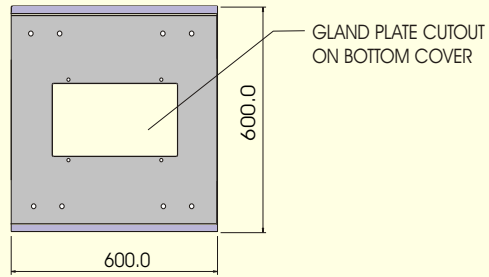

ETSI Rack

ETSI 300 mm deep

BOTTOM VIEW

TOP VIEW

All dimensions shown are in mm.

TOP VIEW

TOP VIEW

ETSI
600mm deep

All dimensions shown are in mm.