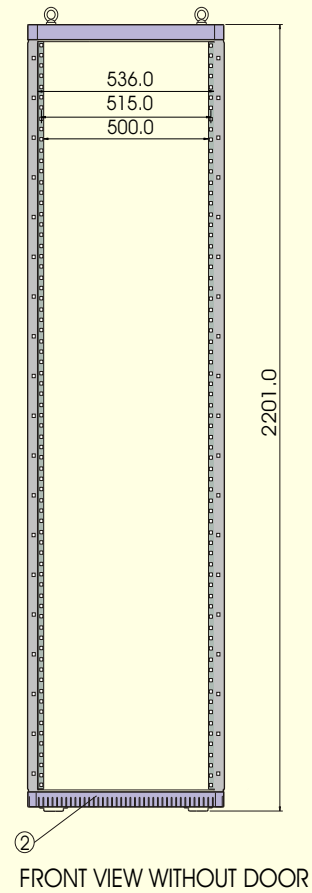

ETSI Rack

ETSI 300 mm deep

BOTTOM VIEW

TOP VIEW

All dimensions shown are in mm.

TOP VIEW

TOP VIEW

ETSI
600mm deep

All dimensions shown are in mm.