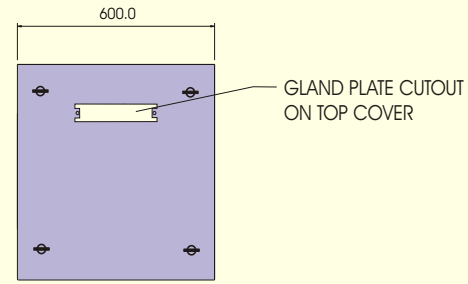

ETSI Rack

ETSI 300 mm deep

BOTTOM VIEW

TOP VIEW

All dimensions shown are in mm.

TOP VIEW

TOP VIEW

ETSI
600mm deep

All dimensions shown are in mm.