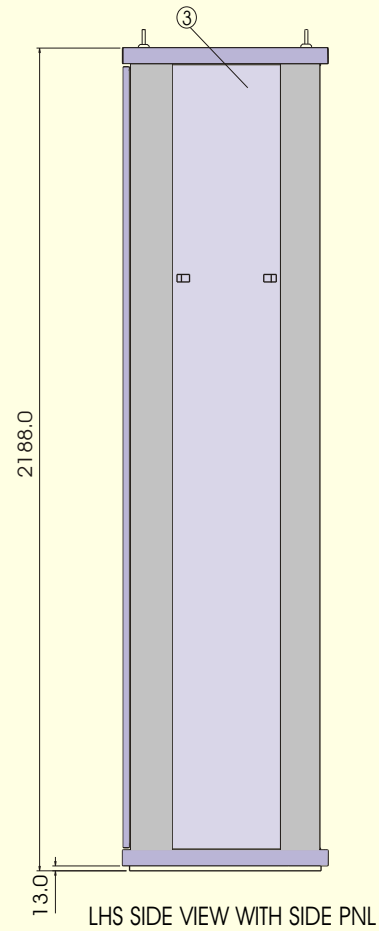

ETSI Rack

ETSI 300 mm deep

BOTTOM VIEW

TOP VIEW

All dimensions shown are in mm.

TOP VIEW

TOP VIEW

ETSI
600mm deep

All dimensions shown are in mm.