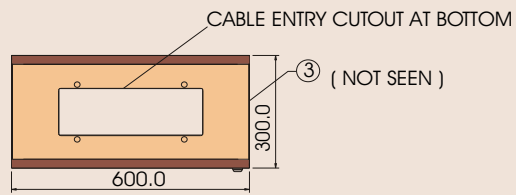

ETSI Rack

ETSI 300 mm deep

BOTTOM VIEW

TOP VIEW

All dimensions shown are in mm.

TOP VIEW

TOP VIEW

ETSI
600mm deep

All dimensions shown are in mm.