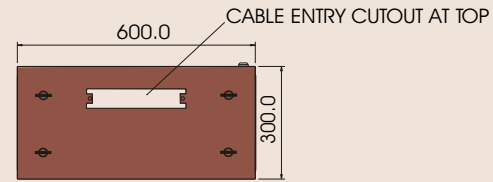

ETSI Rack

ETSI 300 mm deep

BOTTOM VIEW

TOP VIEW

All dimensions shown are in mm.

TOP VIEW

TOP VIEW

ETSI
600mm deep

All dimensions shown are in mm.