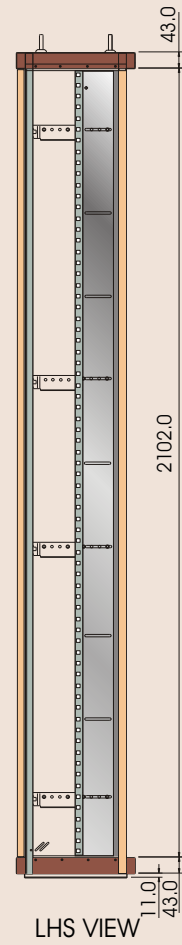

ETSI Rack

ETSI 300 mm deep

BOTTOM VIEW

TOP VIEW

All dimensions shown are in mm.

TOP VIEW

TOP VIEW

ETSI
600mm deep

All dimensions shown are in mm.