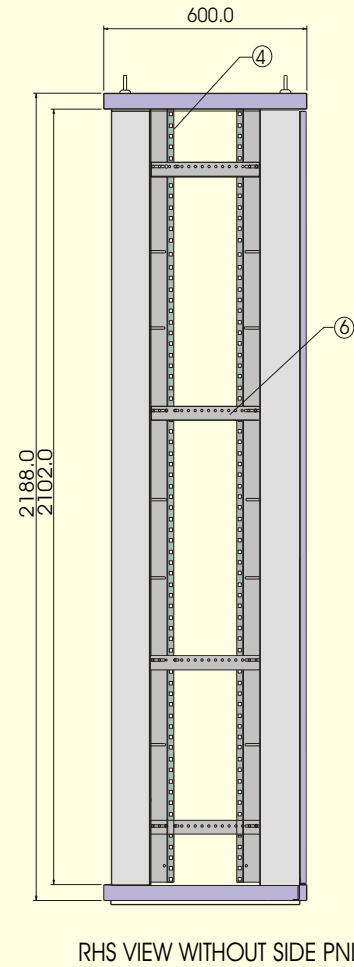

ETSI Rack

ETSI 300 mm deep

BOTTOM VIEW

TOP VIEW

All dimensions shown are in mm.

TOP VIEW

TOP VIEW

ETSI
600mm deep

All dimensions shown are in mm.