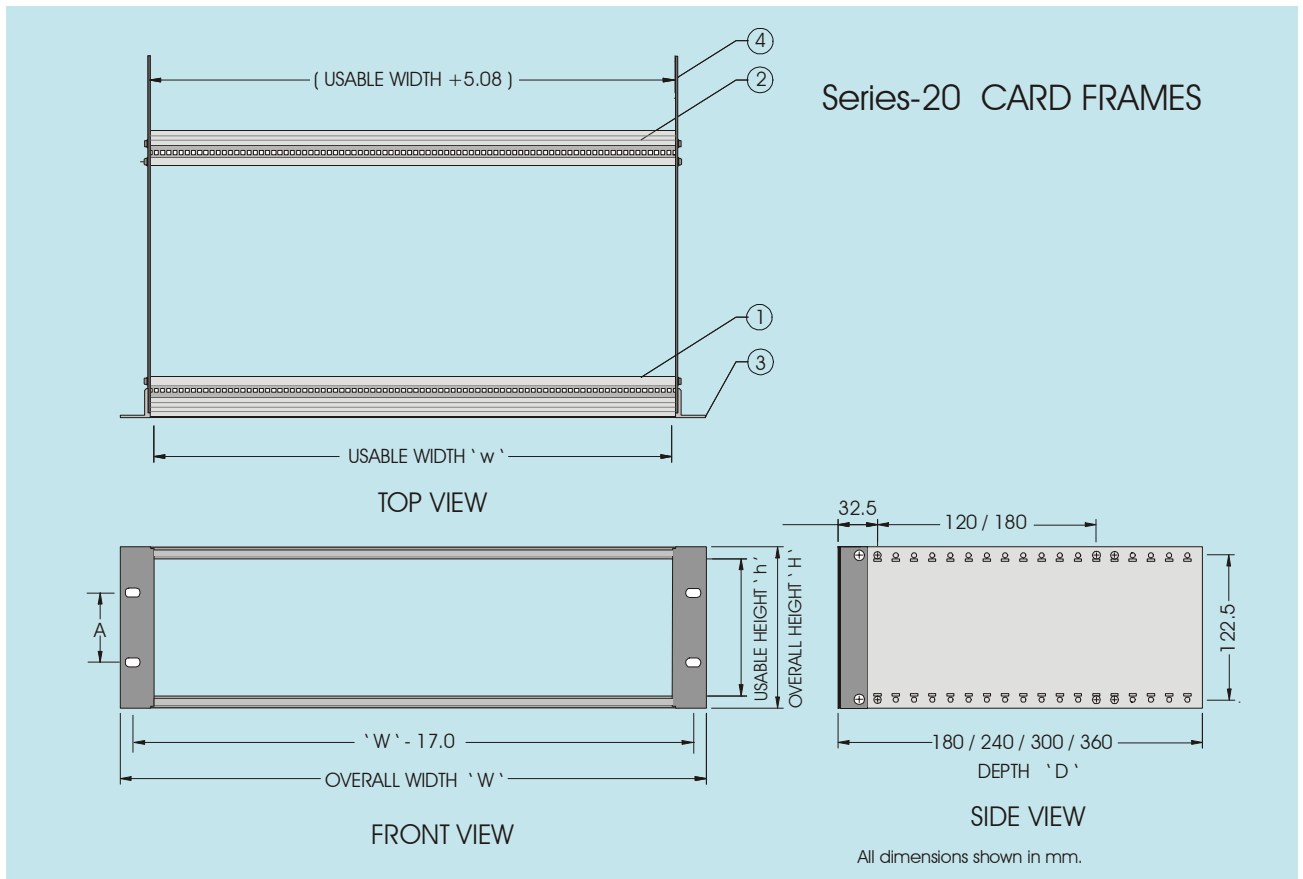

Card Frames – S20

Scope of Supply

No	Description	Qty
1	Front Profile	2
2	Profile, S20 Mothrbrd Mtg	2
3	Profile, S20 Side Angle	2
4	Panel, Side S20	2
5	Hardware set for Assly	1

*Card guides & Threaded strips shown are not included in standard scope of supply.

Dimensions

Height		
U	Overall H	Usable h
2U	88.00	68.00
3U	132.50	112.50
4U	177.00	157.00
5U	221.50	201.50
6U	266.00	246.00

Width		
T	Overall W	Usable w
21T	162.56	106.68
42T	269.24	213.36
63T	375.92	320.04
81T	482.60	411.48
84T	482.60	426.72

19" Mounting	
U	A
2U	76.20
3U	97.10
4U	101.60
5U	146.10
6U	190.60