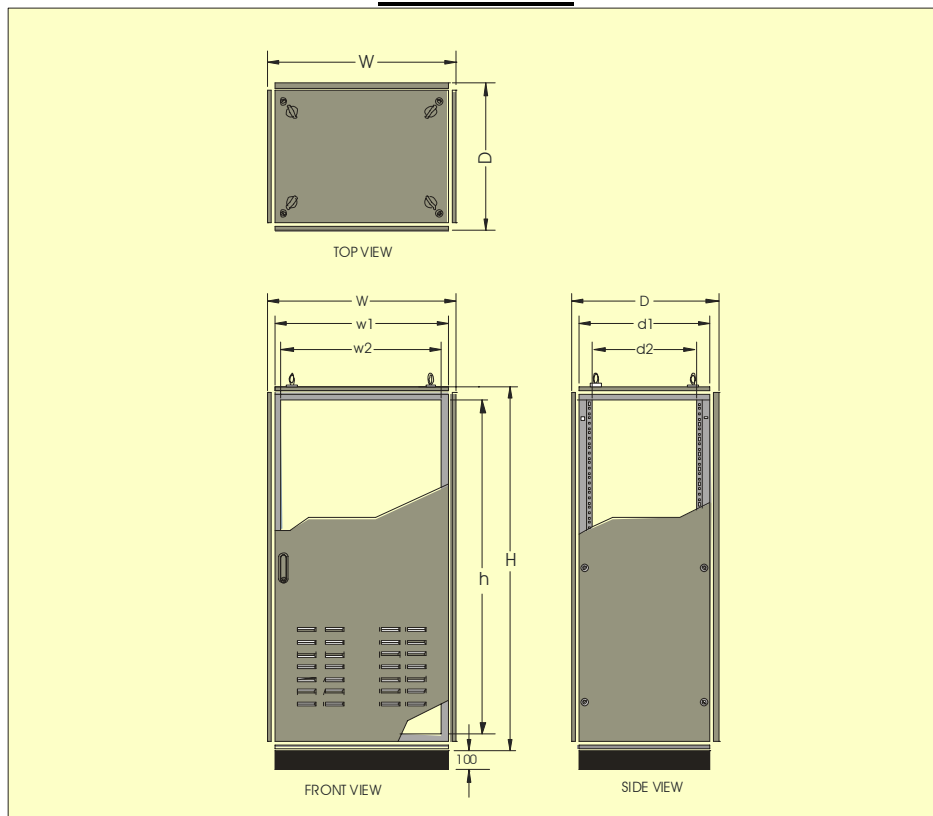

All dimensions are in millimeters

**Note :** H - Overall height of the rack  
 h - Entry height of the rack  
 W - Width of the rack with two side panels  
 w1 - Width of the rack without side panels  
 w2 - Entry width of the rack  
 d - Overall depth of the rack with two doors  
 d1 - Depth of the rack without doors  
 d2 - Entry depth of the rack

Plinth frames and doors shown are optional items and have to be ordered separately

The overall height includes Top & Bottom Covers but not the Base Frame or Plinth.  
 These are 100mm high and the overall height dimension would increase by 100mm in all cases if these mounting options

## 800 mm width

## 1200 mm width