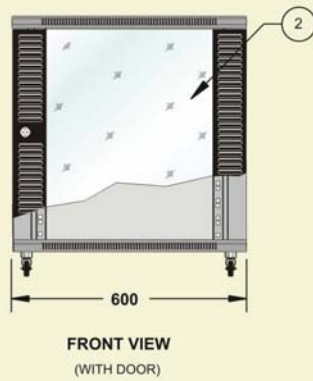

# Tablerack

All dimensions shown are in mm.

### Scope of Supply

No.	Description
1	Basic Enclosure Body
2	Front Glass Door, vented
3	Rear Steel Door, vented
4	19" Angles Recessible (2 pairs)
5	Castors or Legs *

Note : \* Castors or Legs are to be ordered separately

### Dimensions

Height		
U	Overall H	Usable h
6U	324.3	274.3
9U	457.6	407.6
12U	591.0	541.0
15U	724.3	674.3
18U	857.7	807.7

Depth	
Overall D	Usable d
800	723.0
1000	923.0