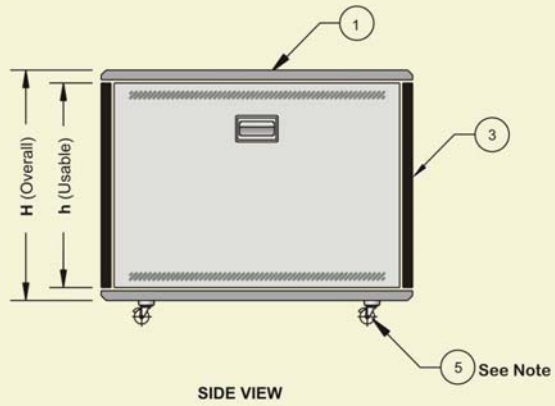

# Tablerack

All dimensions shown are in mm.

### Scope of Supply

No.	Description
1	Basic Enclosure Body
2	Front Glass Door, vented
3	Rear Steel Door, vented
4	19" Angles Recessible (2 pairs)
5	Castors or Legs *

Note : \* Castors or Legs are to be ordered separately

### Dimensions

Height		
U	Overall H	Usable h
6U	324.3	274.3
9U	457.6	407.6
12U	591.0	541.0
15U	724.3	674.3
18U	857.7	807.7

Depth	
Overall D	Usable d
800	723.0
1000	923.0