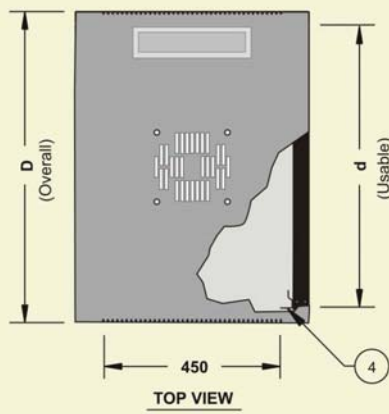

# Tablerack

All dimensions shown are in mm.

### Scope of Supply

No.	Description
1	Basic Enclosure Body
2	Front Glass Door, vented
3	Rear Steel Door, vented
4	19" Angles Recessible (2 pairs)
5	Castors or Legs *

Note : \* Castors or Legs are to be ordered separately

### Dimensions

Height		
U	Overall H	Usable h
6U	324.3	274.3
9U	457.6	407.6
12U	591.0	541.0
15U	724.3	674.3
18U	857.7	807.7

Depth	
Overall D	Usable d
800	723.0
1000	923.0