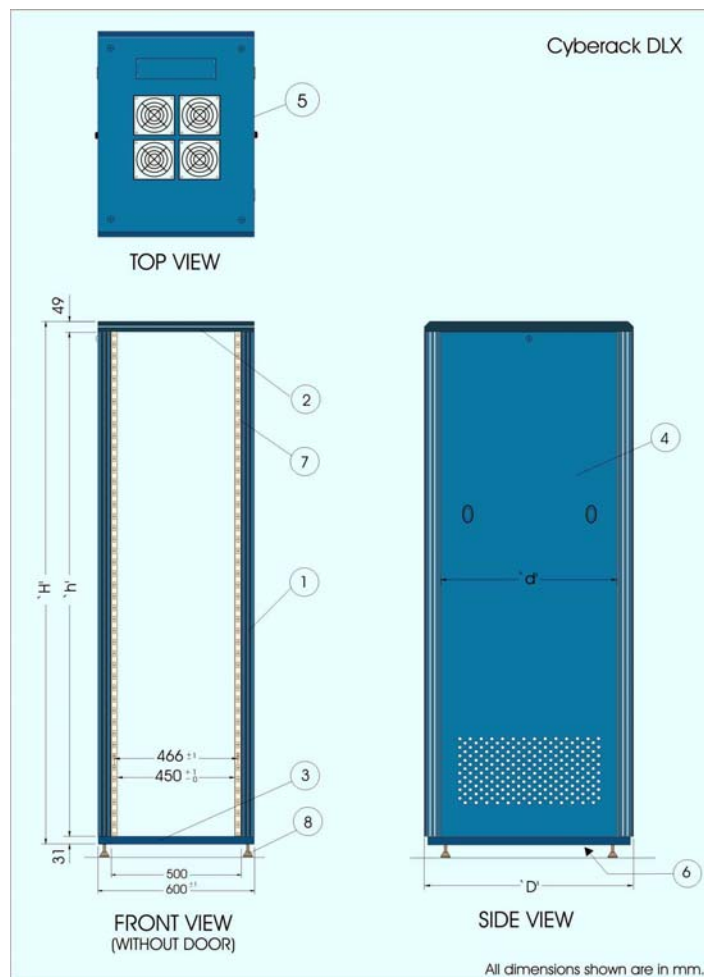

Cyberack dlx - Networking

Scope of Supply

No.	Description	Qty
1	Vertical Profiles	4
2	End Frame Top	1
3	End Frame Bottom	1
4	Side Panels	2
5	Top Cover	1
6	Bottom Panel	1
7	19" Mounting Angles	2 pairs
8	Levelling Legs	4

Dimensions

Height		
U	Overall H	Usable h
38U	1769	1689.1
44U	2036	1955.8

Depth	
Overall D	Usable d
800	680
1000	880
1200	1080