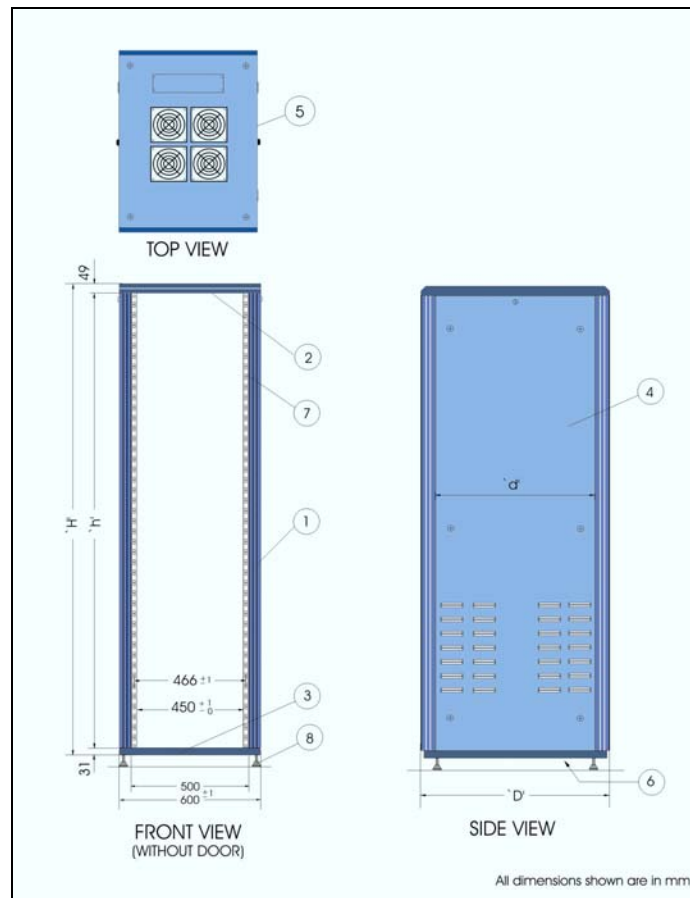

Cyberack Dlx - OEM

Front View

Scope of Supply

No.	Description	Qty
1	Vertical Profiles	4
2	End Frame Top	1
3	End Frame Bottom	1
4	Side Panels	2
5	Top Cover	1
6	Bottom Panel	1
7	19" Mounting Angles	2 pairs
8	Levelling Legs	4

Dimensions

Height		
U	Overall H	Usable h
26U	1236	1155.7
32U	1502	1422.4
38U	1769	1689.1
44U	2036	1955.8

Depth	
Overall D	Usable d
650	530
800	680
1000	880