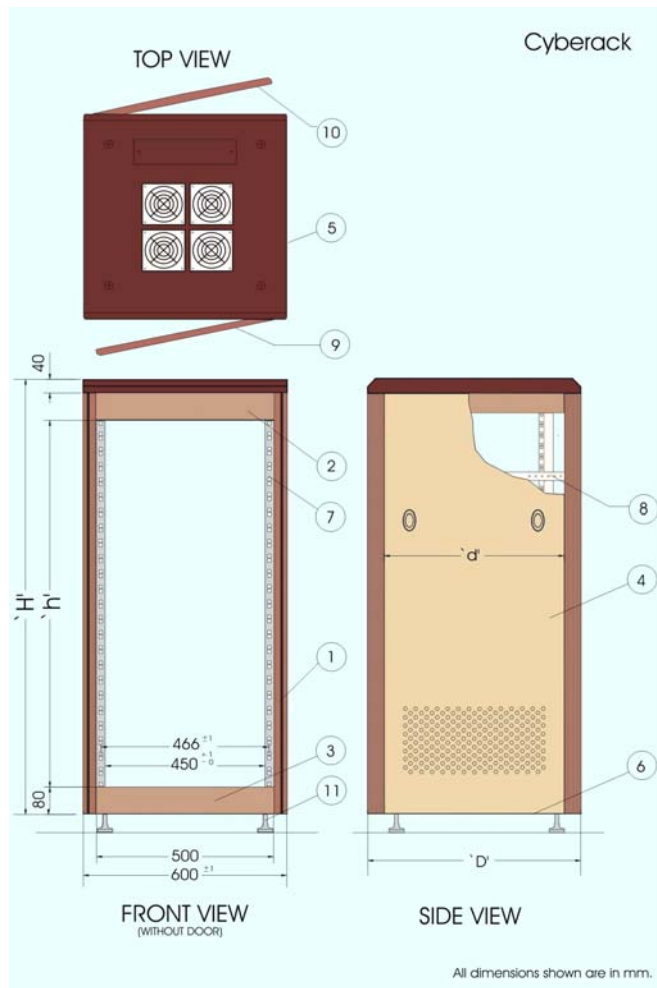

## Scope of Supply

No.	Description	Qty
1	Profile, Vertical	4
2	End Frame Assembly Top	1
3	End Frame Assembly Bottom	1
4	Cover, Side	2
5	Cover, Top	1
6	Cover, Bottom	1
7	19" Mounting Angles	4
8	Depth Support Channel	4
9	Front Door	1
10	Rear Door	1
11	Levelling Legs	4

## Dimensions

Height		
U	Overall H	Usable h
24U	1268.4	1068.4
30U	1535.1	1335.1
36U	1801.8	1601.8
42U	2068.5	1868.5
45U	2201.8	2001.8

Depth	
Overall D	Usable d
600	499.0
800	699.0
1000	899.0
1200	1099.0