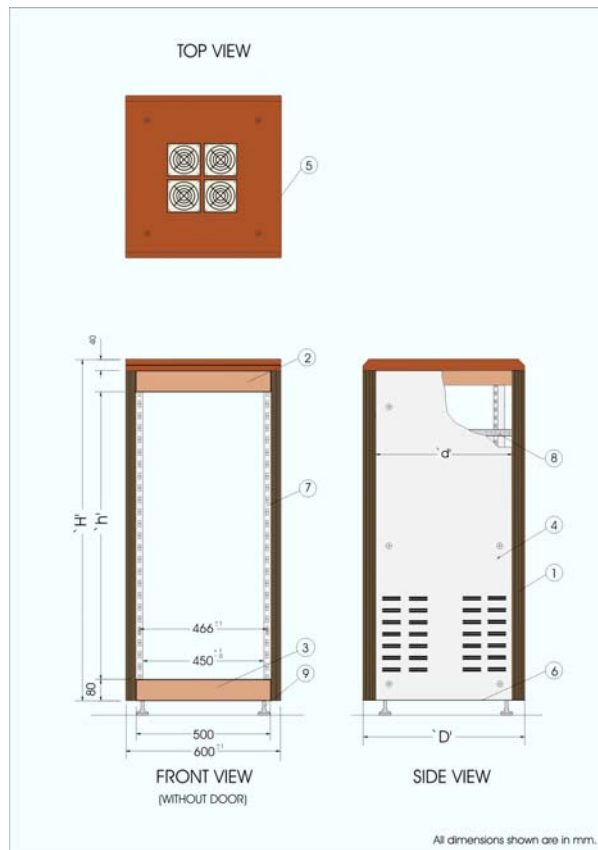

Cyberack – OEM

Cyberack - Front view

Scope of Supply

No.	Description	Qty
1	Profile, Vertical	4
2	End Frame Assembly Top	1
3	End Frame Assembly Bottom	1
4	Cover, Side	2
5	Cover, Top	1
6	Cover, Bottom	1
7	19" Mounting Angles	4
8	Horizontal Support Channel	4
9	Levelling Legs	4

Note: for 42U & 45U, number of Horizontal Support Channels will be 6.

Dimensions

Height		
U	Overall H	Usable h
24U	1268.4	1068.4
30U	1535.1	1335.1
36U	1801.8	1601.8
42U	2068.5	1868.5
45U	2201.8	2001.8

Depth	
Overall D	Usable d
600	499.0
800	699.0
1000	899.0