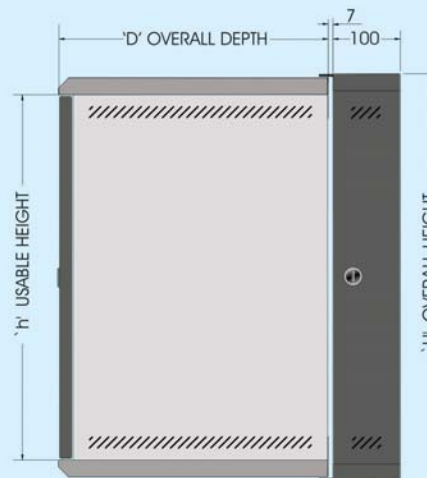

Easibox – Double Section Unit

TOP VIEW

FRONT VIEW (WITHOUT DOOR)

EASIBOX - DOUBLE SECTION

HEIGHT	DIM 'H'	DIM 'H'	DEPTH 'D'
6U	334.5	270.0	400
9U	467.8	403.3	
12U	601.2	536.7	
15U	735.5	671.0	

SIDE VIEW - RHS

All dimensions shown are in mm.