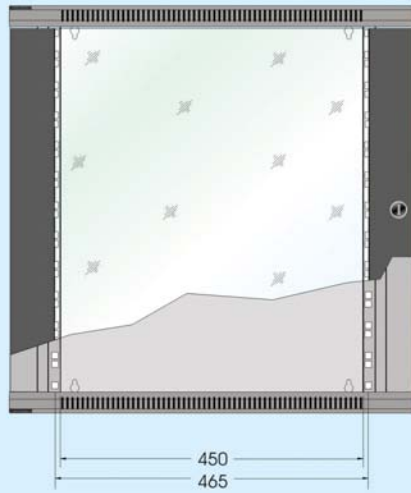

Easibox – Double Section Unit

TOP VIEW

FRONT VIEW (WITHOUT DOOR)

EASIBOX - DOUBLE SECTION

HEIGHT	DIM 'H'	DIM 'H'	DEPTH 'D'
6U	334.5	270.0	400
9U	467.8	403.3	
12U	601.2	536.7	
15U	735.5	671.0	

SIDE VIEW - RHS

All dimensions shown are in mm.