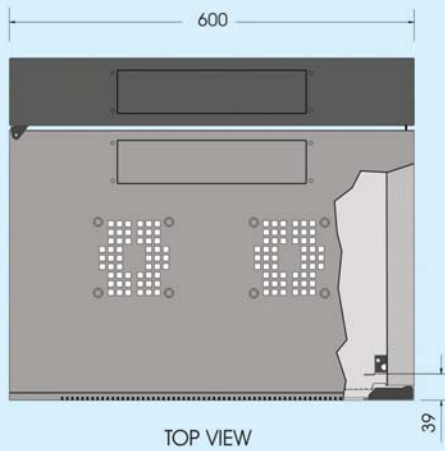

Easibox – Double Section Unit

TOP VIEW

FRONT VIEW (WITHOUT DOOR)

EASIBOX - DOUBLE SECTION

HEIGHT	DIM 'H'	DIM 'H'	DEPTH 'D'
6U	334.5	270.0	400
9U	467.8	403.3	
12U	601.2	536.7	
15U	735.5	671.0	

SIDE VIEW - RHS

All dimensions shown are in mm.